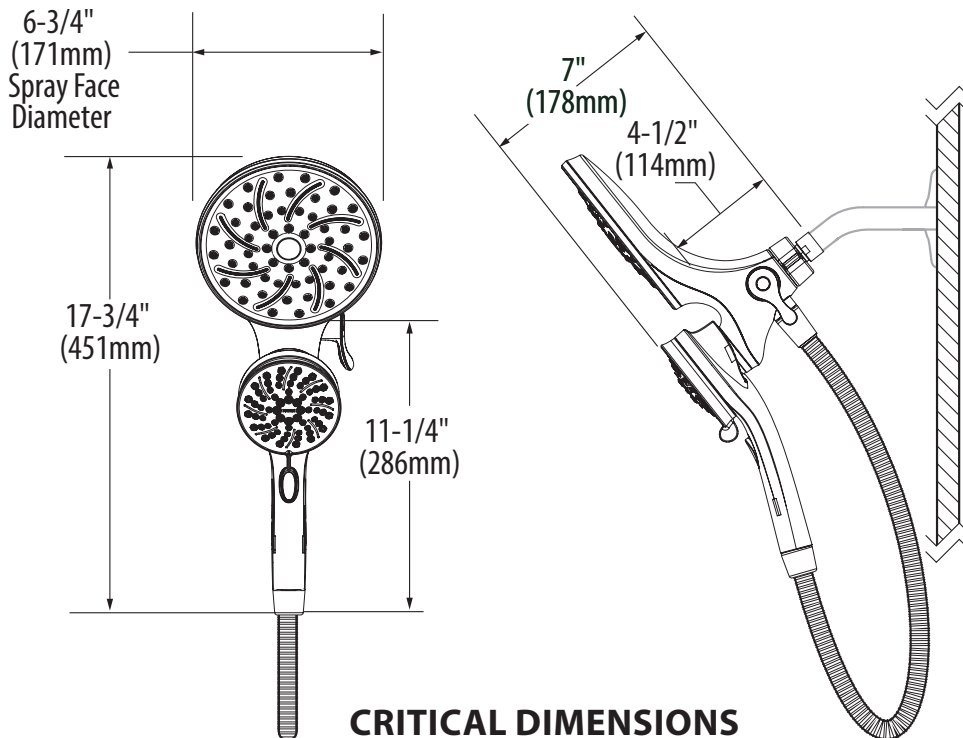

Specifications

Attract™ 6-Function Rainshower/ Handshower Combo with Magnetix™ Docking Hose

Model: 26008 series

CRITICAL DIMENSIONS

(DO NOT SCALE)

DESCRIPTION

- Various finishes identified by suffix
- Magnetix™ technology features an innovative magnetic docking system
- Includes rainshower, handshower, hose and magnetic docking system
- 60" metal hose for Chrome and Spot Resist Brushed Nickel finishes only
- 1/2" IPS connection

Visit www.moen.com/support for complete details and limitations

Attract™
**6-Function Rainshower/
Handshower Combo with
Magnetix™ Docking Hose**

Model: 26008 series

(DO NOT SCALE)