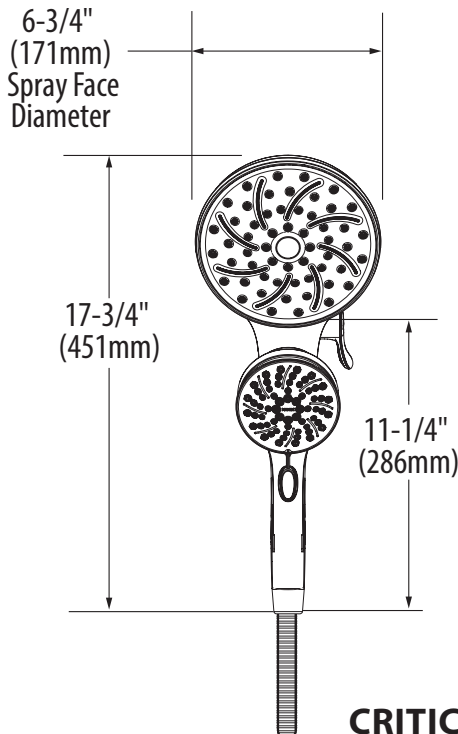

Specifications

Attract™ 6-Function Rainshower/ Handshower Combo with Magnetix™ Docking Hose

Model: 26008 series

CRITICAL DIMENSIONS

(DO NOT SCALE)

DESCRIPTION

- Various finishes identified by suffix
- Magnetix™ technology features an innovative magnetic docking system
- Includes rainshower, handshower, hose and magnetic docking system
- 60" metal hose for Chrome and Spot Resist Brushed Nickel finishes only
- 1/2" IPS connection