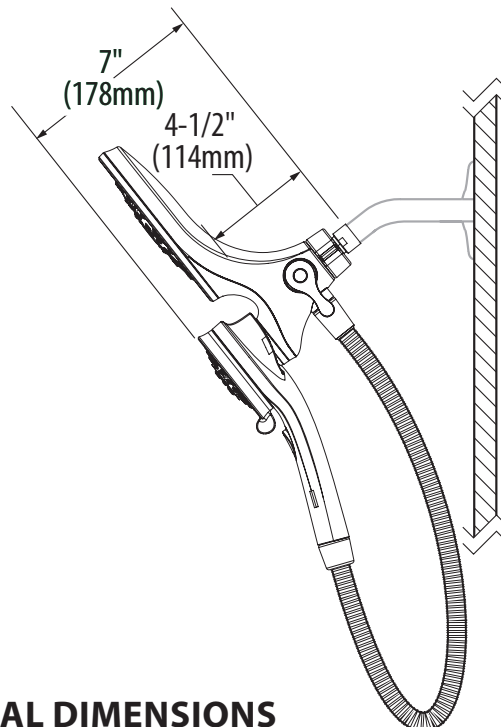

Specifications

Attract™ 6-Function Rainshower/ Handshower Combo with Magnetix™ Docking Hose

Model: 26008 series

CRITICAL DIMENSIONS

(DO NOT SCALE)

DESCRIPTION

- Various finishes identified by suffix
- Magnetix™ technology features an innovative magnetic docking system
- Includes rainshower, handshower, hose and magnetic docking system
- 60" metal hose for Chrome and Spot Resist Brushed Nickel finishes only
- 1/2" IPS connection

OPERATION

- Rainshower is single function, Handshower is six functions
- Rotate outer ring to select function
- 3-way diverter provides ability to flow each shower head separately or combined for more coverage
- Pause/trickle button allows to momentarily pause the handshower flow at a push of a button